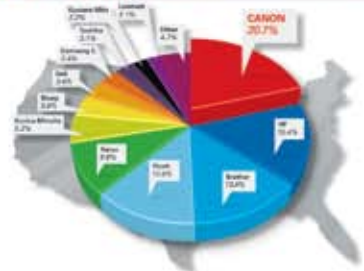

Canon

iPF510

 **imagePROGRAF®**
iPF510

**TECHNICAL
DOCUMENTS**
LARGE-FORMAT PRINTING

2008 Overall MONOCHROME and COLOR COPIER Market Share

iPF510

SPECIFICATIONS

Print-Head
PF-03

Technology
FINE (Full-Photolithography Ink-Jet Nozzle Engineering)

Print Resolution (Max.)
2400 x 1200 dpi

Line Accuracy*
±0.1% or Less

Minimum Line Weight**
0.02mm

Number of Nozzles
Matte Black: 5, 120 Nozzles
Other Colors: 2,560 Nozzles per Color